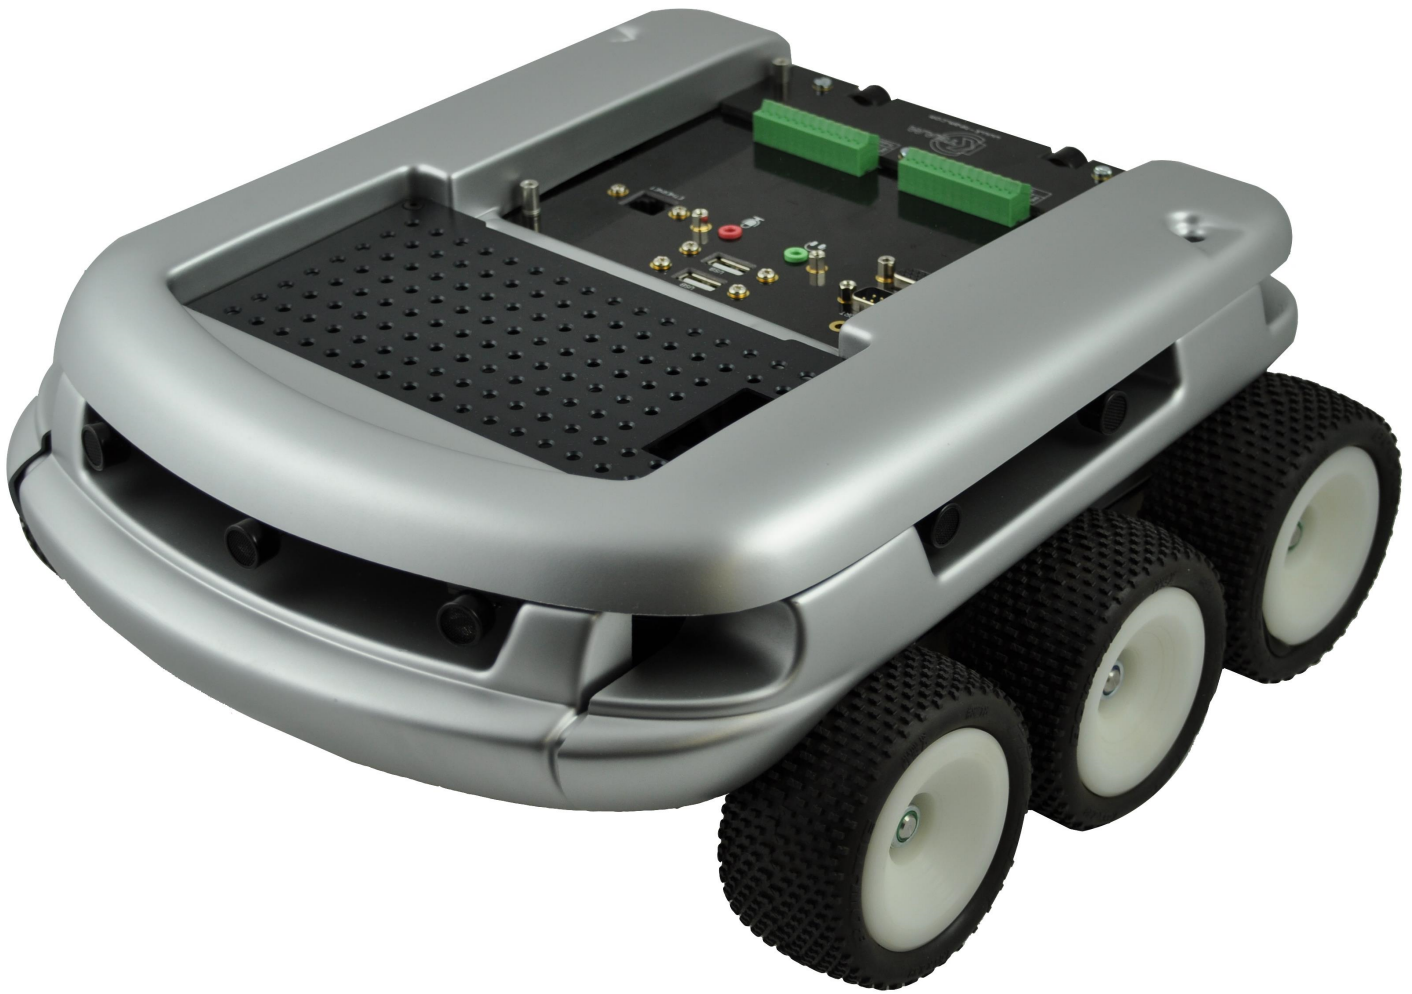

MOBILE ROBOTICS

Robot  
KOALA 2.5

## Outdoor and Indoor Robot

The Koala is a mid-size robot designed for real-world applications. Bigger than the Khepera, more powerful, and capable of carrying larger accessories, the Koala has the necessary functionalities for use in practical applications (like navigation, mapping, artificial intelligence, ...), it rides on 6 wheels for indoor or outdoor all-terrain operation, with a sports stylish bodywork for attractive demonstrations.

The Koala comes with a lot of sensors integrated from the factory, so, a very limited number of options is necessary to match your application. In addition, a bunch of inputs / outputs allows the user to integrate easily a wide range of devices from the market.