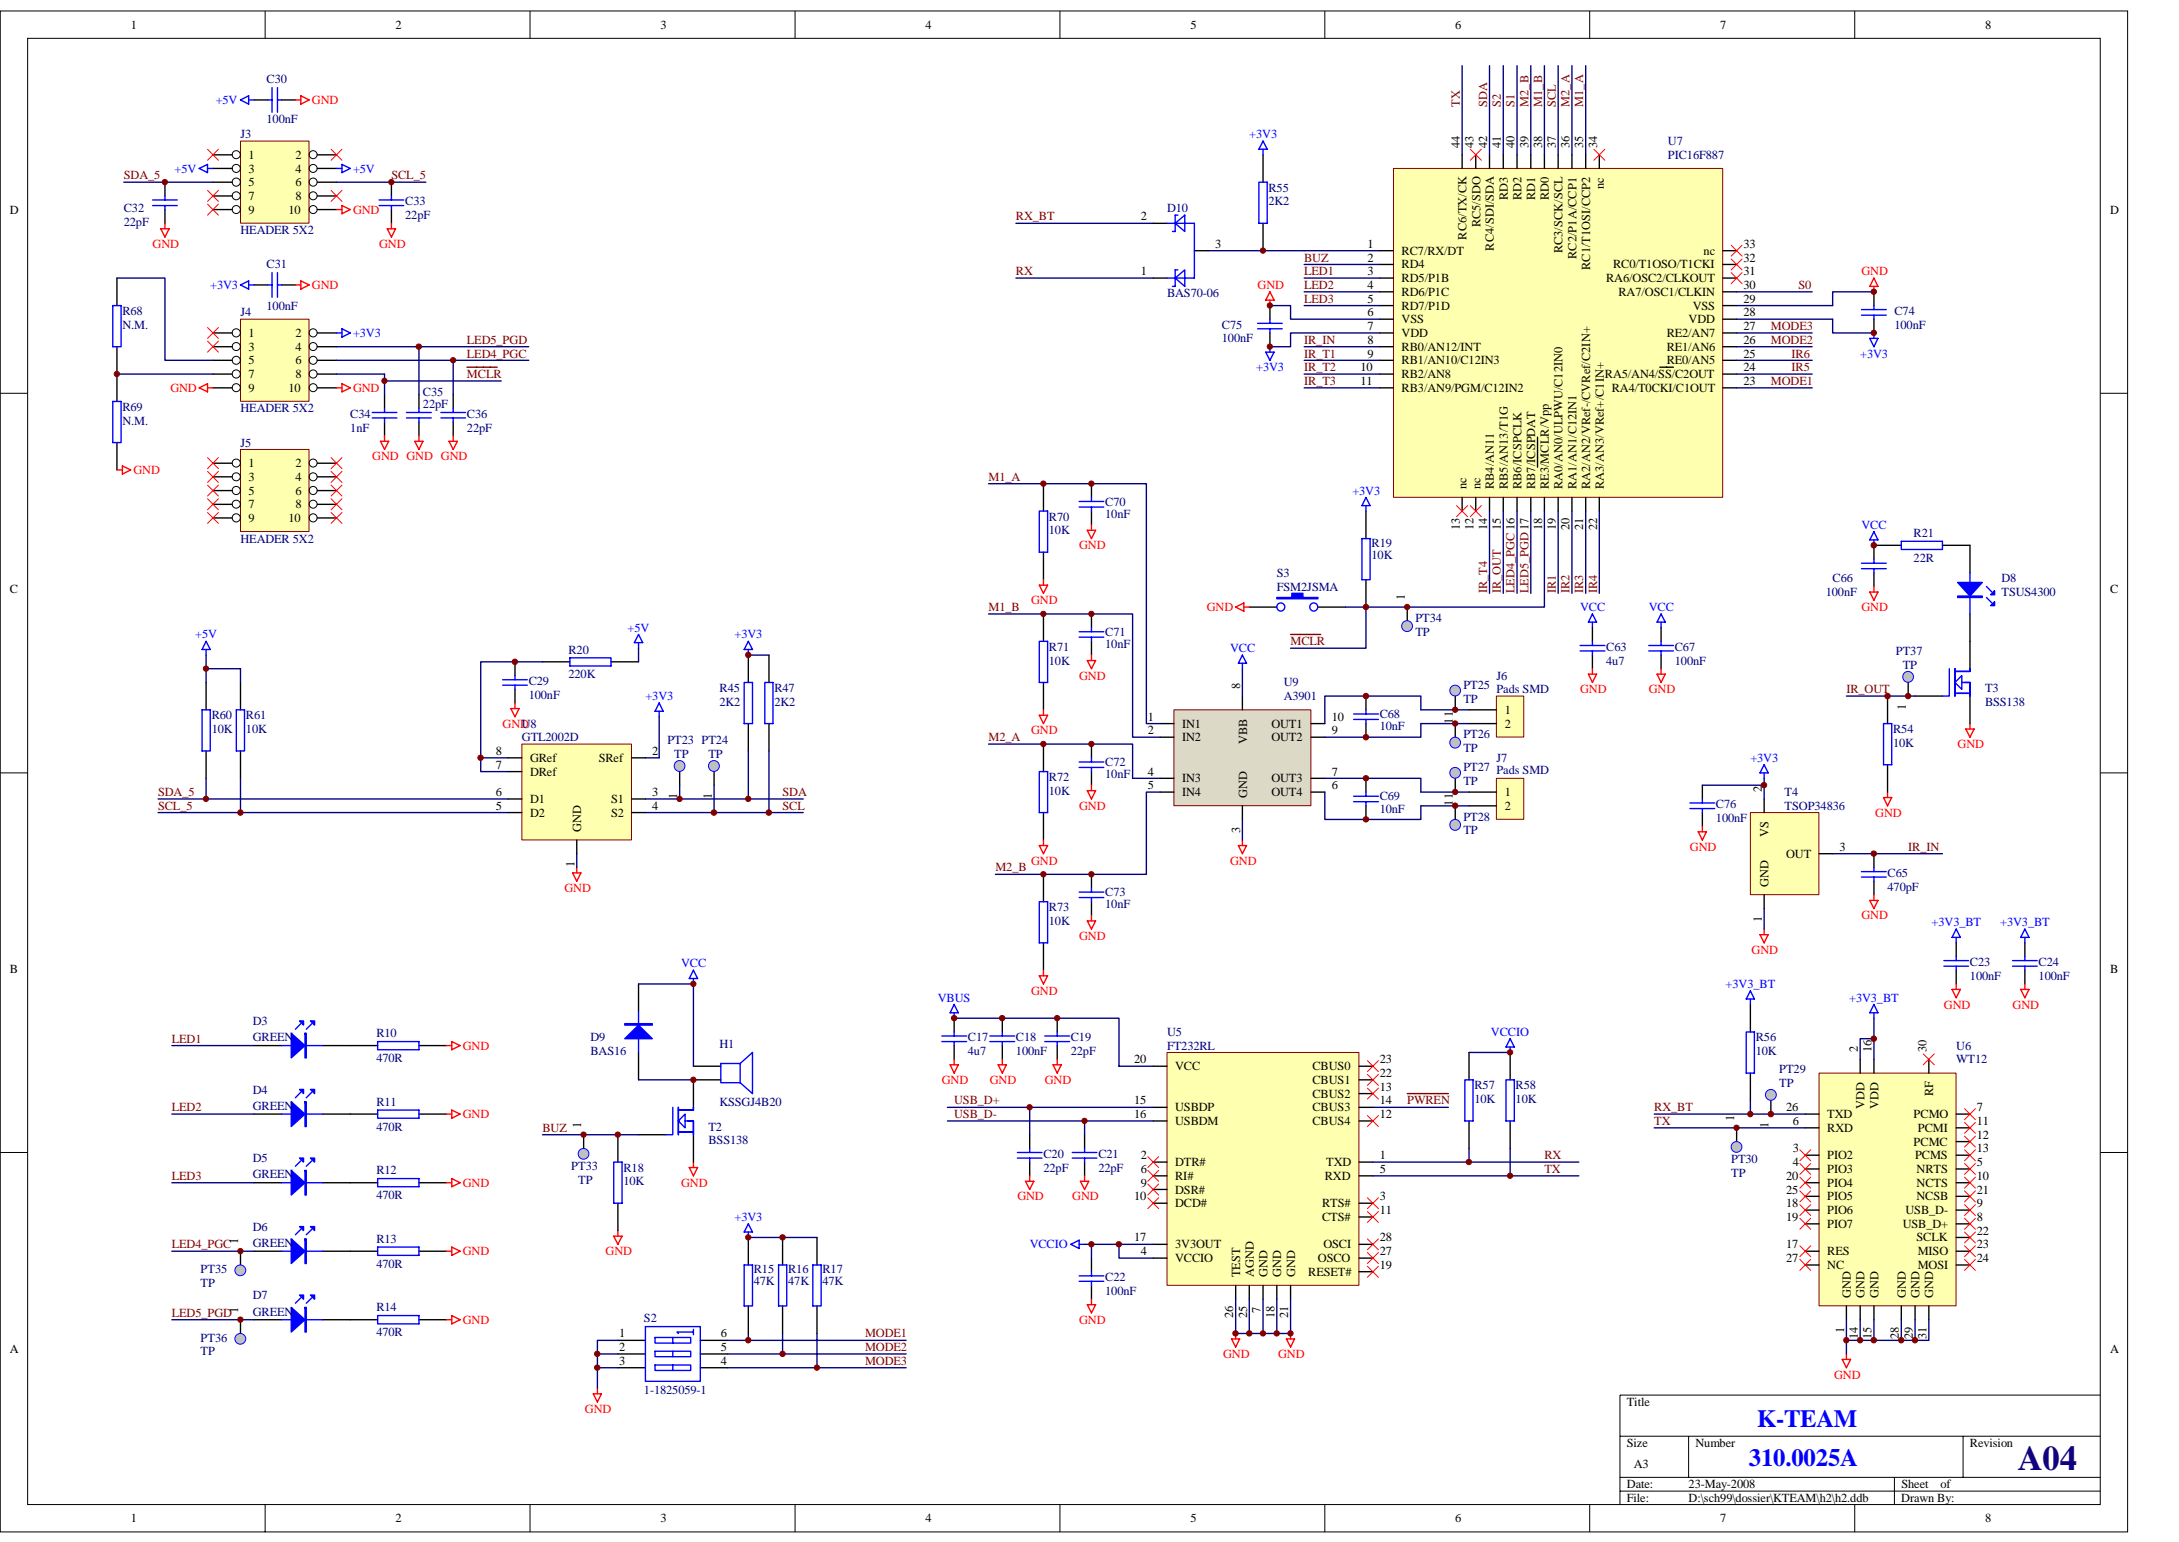

H2

H2_1
H2_1.Sch

h2_2
h2_2.Sch

Title			K-TEAM		
Size	Number	Revision		A04	
A3	310.0025A				
Date:	23-May-2008	Sheet of			
File:	D:\sch99\dossier\KTEAM\h2\h2.ddb	Drawn By:			

Title		
K-TEAM		
Size	Number	Revision
A3	310.0025A	A04
Date:	23-May-2008	Sheet of
File:	D:\sch99\dossier\KTEAM\h2\h2.ddb	Drawn By:

Title		
K-TEAM		
Size	Number	Revision
A3	310.0025A	A04
Date:	23-May-2008	Sheet of
File:	D:\sch99\dossier\KTEAM\h2\h2.ddb	Drawn By: