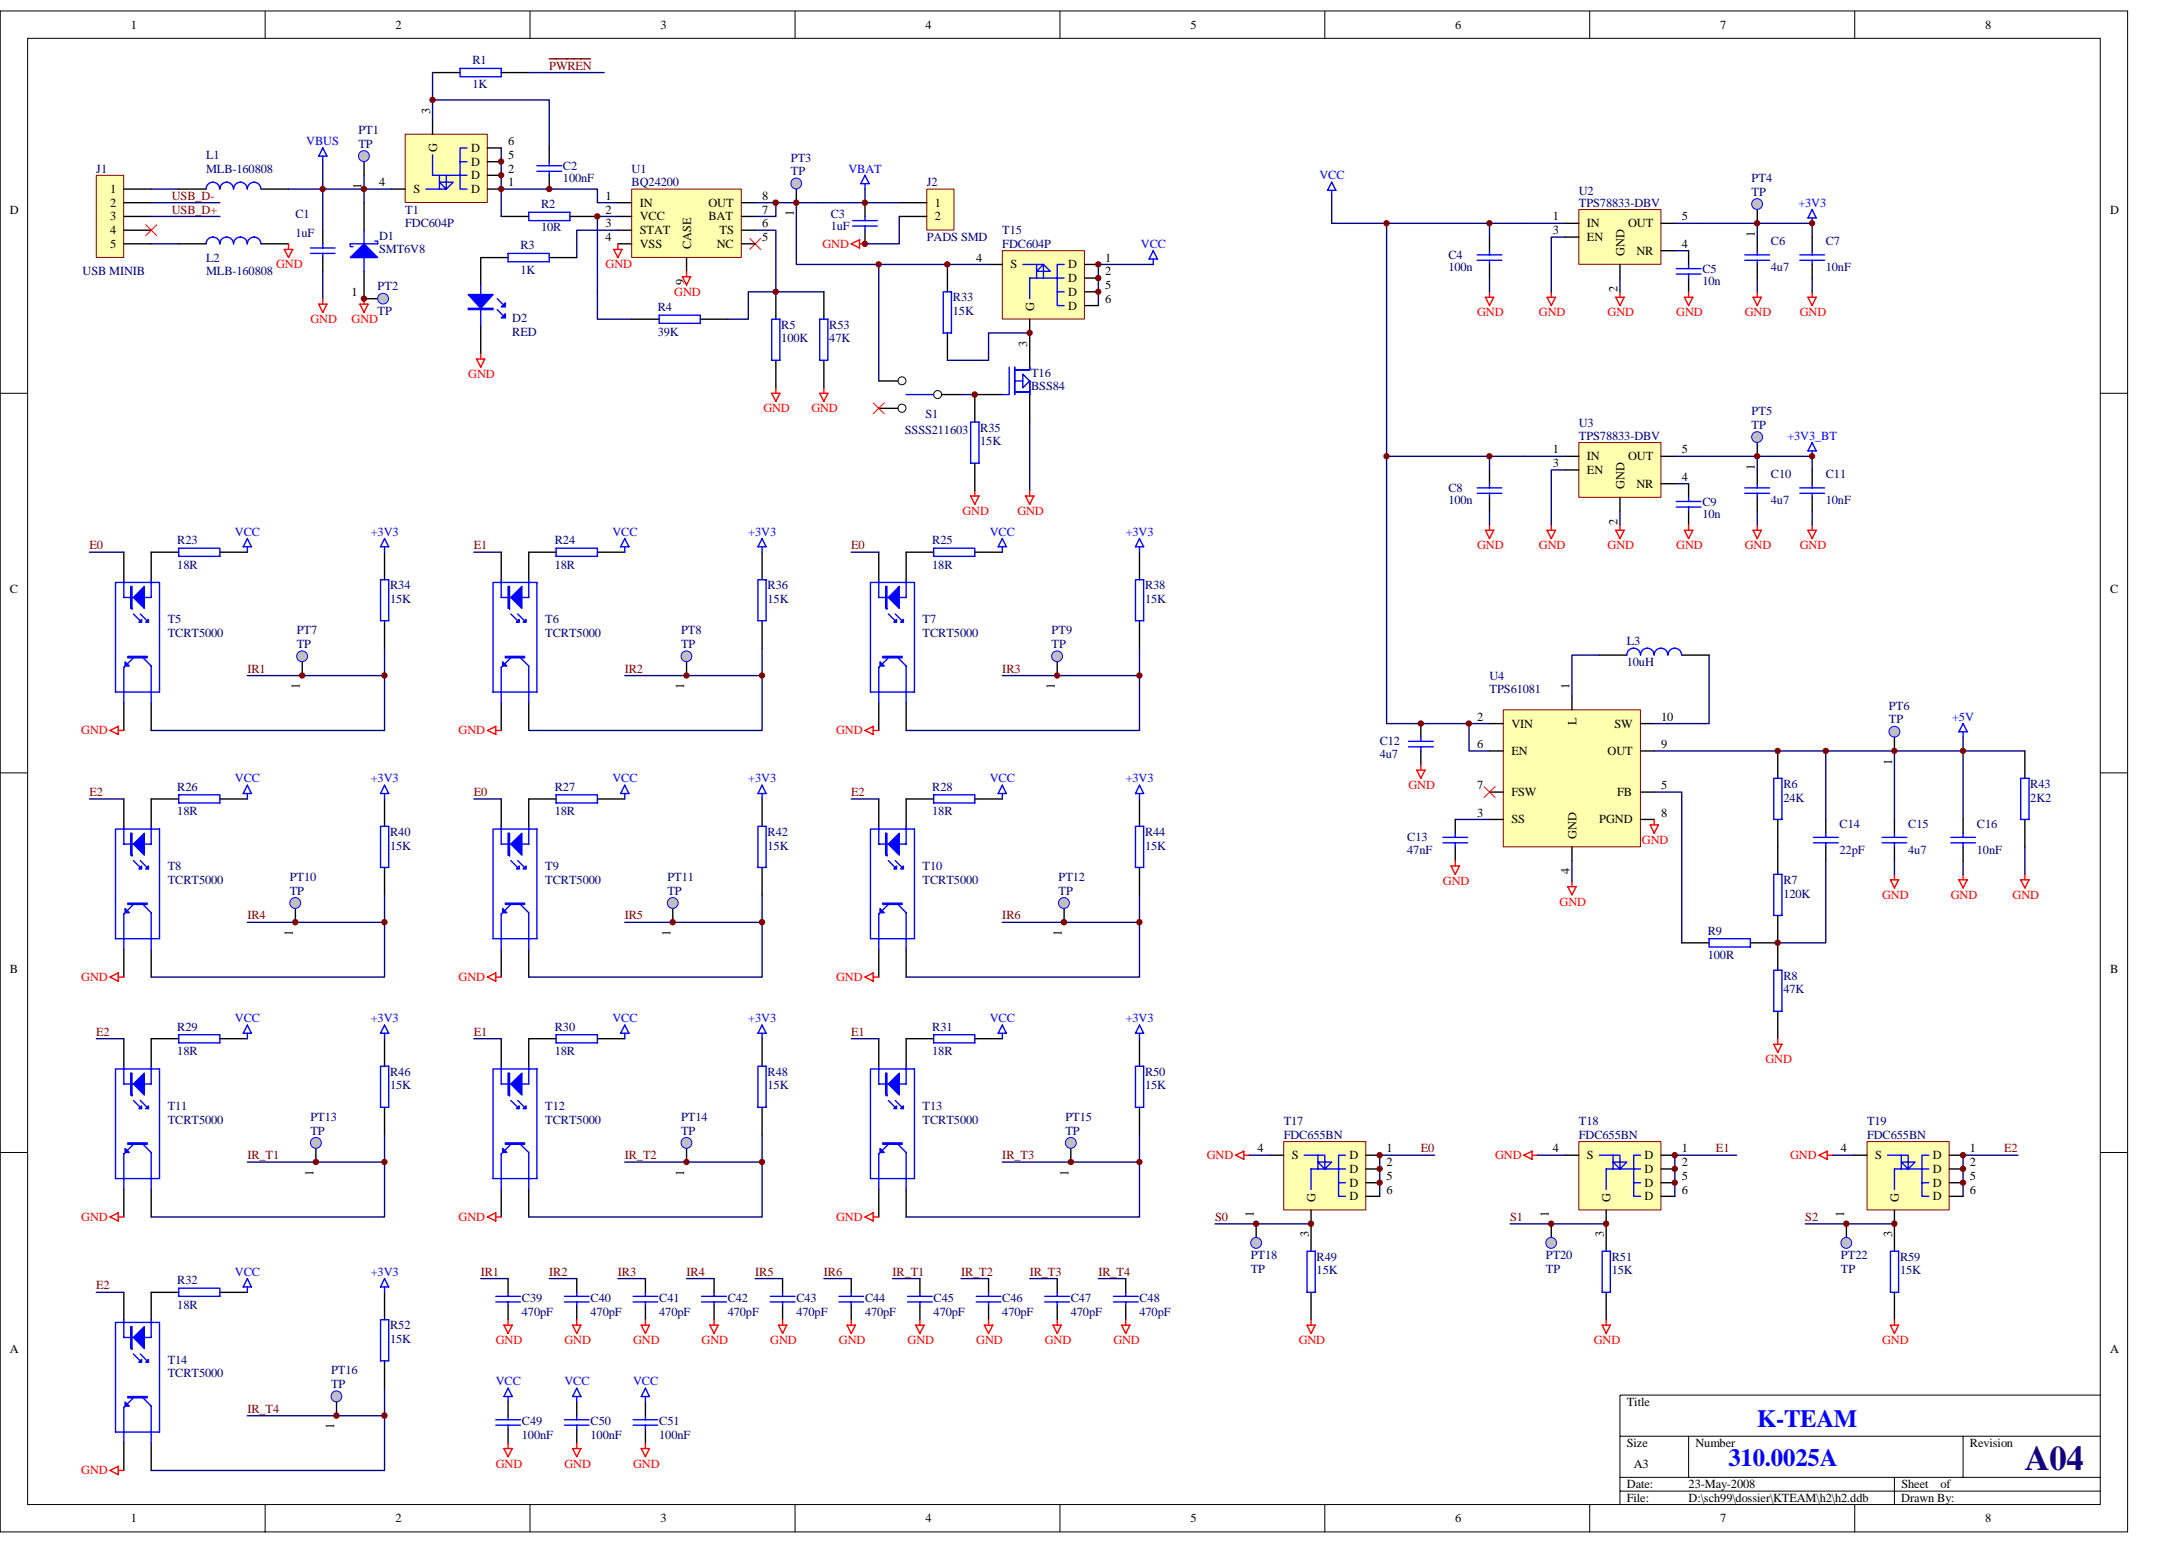

H2

H2_1
H2_1.Sch

h2_2
h2_2.Sch

Title			K-TEAM		
Size	Number	Revision		A04	
A3	310.0025A				
Date:	23-May-2008	Sheet of			
File:	D:\sch99\dossier\KTEAM\h2\h2.ddb	Drawn By:			

Title		
K-TEAM		
Size	Number	Revision
A3	310.0025A	A04
Date:	23-May-2008	Sheet of
File:	D:\sch99\dossier\KTEAM\h2\h2.ddb	Drawn By:

Title		
K-TEAM		
Size	Number	Revision
A3	310.0025A	A04
Date:	23-May-2008	Sheet of
File:	D:\sch99\dossier\KTEAM\h2\h2.ddb	Drawn By: